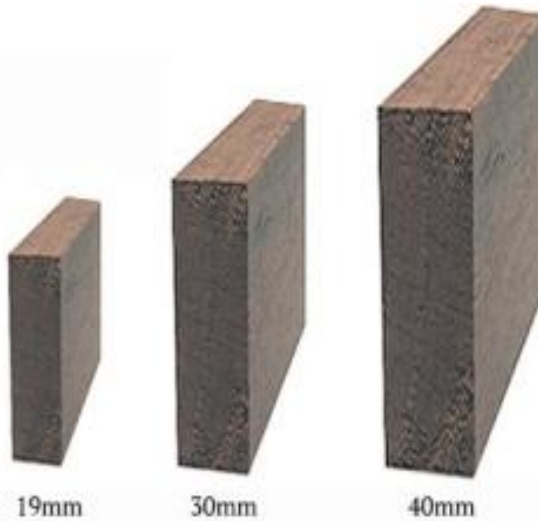

## American Red Oak Dressed All Round

A PREMIUM HARDWOOD PERFECT FOR CONSTRUCTION AND INTERIOR USE

DIMENSIONS (MM)	LENGTHS (M)	L/M
42 x 19	Random Lengths 0.9 - 5.4m	\$ 8.34
65 x 19	Random Lengths 0.9 - 5.4m	\$ 11.82
90 x 19	Random Lengths 0.9 - 5.4m	\$ 15.64
110 x 19	Random Lengths 0.9 - 5.4m	\$ 18.67
135 x 19	Random Lengths 0.9 - 5.4m	\$ 22.46
160 x 19	Random Lengths 0.9 - 5.4m	\$ 26.26
190 x 19	Random Lengths 0.9 - 5.4m	\$ 30.83
210 x 19	Random Lengths 0.9 - 5.4m	\$ 35.03
240 x 19	Random Lengths 0.9 - 5.4m	\$ 39.75
65 x 32	Random Lengths 0.9 - 5.4m	\$ 19.39
90 x 32	Random Lengths 0.9 - 5.4m	\$ 25.87
110 x 32	Random Lengths 0.9 - 5.4m	\$ 31.07
135 x 32	Random Lengths 0.9 - 5.4m	\$ 37.57
185 x 32	Random Lengths 0.9 - 5.4m	\$ 50.58
240 x 32	Random Lengths 0.9 - 5.4m	\$ 67.18
285 x 32	Random Lengths 0.9 - 5.4m	\$ 79.29
42 x 42	Random Lengths 0.9 - 5.4m	\$ 18.54
65 x 42	Random Lengths 0.9 - 5.4m	\$ 27.07
90 x 42	Random Lengths 0.9 - 5.4m	\$ 36.31
110 x 42	Random Lengths 0.9 - 5.4m	\$ 43.73
135 x 42	Random Lengths 0.9 - 5.4m	\$ 53.00
185 x 42	Random Lengths 0.9 - 5.4m	\$ 71.51
240 x 42	Random Lengths 0.9 - 5.4m	\$ 95.08
285 x 42	Random Lengths 0.9 - 5.4m	\$ 112.32

## Jarrah Standard Dressed All Round

RENOWNED FOR ITS VERSATILITY, DURABILITY AND STRENGTH

DIMENSIONS (MM)	LENGTHS (M)	L/M
42 x 19	Random Lengths	\$ 7.50
80 x 19	Random Lengths	\$ 16.25
125 x 19	Random Lengths	\$ 24.38
180 x 19	Random Lengths	\$ 32.50
40 x 30	Random Lengths	\$ 12.35
80 x 30	Random Lengths	\$ 24.70
125 x 30	Random Lengths	\$ 37.05
180 x 30	Random Lengths	\$ 49.40
40 x 40	Random Lengths	\$ 16.25
80 x 40	Random Lengths	\$ 32.50
112 x 40	Random Lengths	\$ 40.63
130 x 40	Random Lengths	\$ 48.75
180 x 40	Random Lengths	\$ 65.00