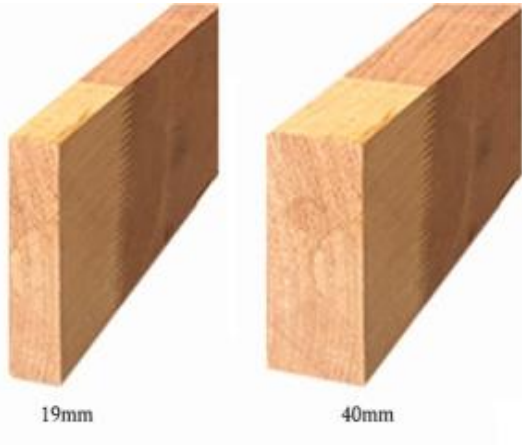

SUBIACO RESTORATION

EST. 1981

Meranti Finger Jointed

A VERSATILE HARDWOOD, TYPICALLY USED FOR DECORATIVE PURPOSES SUCH AS MOULDINGS, FURNITURE, PANNELLING, JOINERY ETC...

STOCKED

DIMENSIONS (MM)	LENGTHS (M)	L/M
42 x 19	5.7	$ 2.30
67 x 19	5.7	$ 3.92
90 x 19	5.7	$ 4.28
112 x 30	5.4	$ 13.90
130 x 30	5.4	$ 16.12
112 x 40	5.4	$ 18.54
130 x 40	5.4	$ 21.47