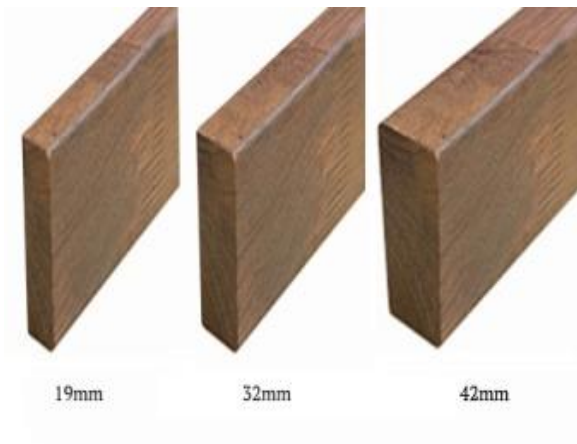

## Meranti Finger Jointed

A VERSATILE HARDWOOD, TYPICALLY USED FOR DECORATIVE PURPOSES SUCH AS MOULDINGS, FURNITURE, PANNELLING, JOINERY ETC...

STOCKED

DIMENSIONS (MM)	LENGTHS (M)	L/M
42 x 19	5.7	\$ 2.30
67 x 19	5.7	\$ 3.92
90 x 19	5.7	\$ 4.28
112 x 30	5.4	\$ 13.90
130 x 30	5.4	\$ 16.12
112 x 40	5.4	\$ 18.54
130 x 40	5.4	\$ 21.47

## Merbau Finger Jointed

BAL29 FIRE RATED - A HIGHLY DURABLE AND RESISTANT TO SHRINKAGE, TWISTING AND TERMITES

2-3 DAYS

DIMENSIONS (MM)	LENGTHS (M)	L/M
42 x 18	5.4	\$ 5.85
70 x 19	5.4	\$ 8.17
70 x 32	3.0 to 6.0	\$ 20.62
90 x 32	3.0 to 6.0	\$ 26.74
42 x 42	5.4	\$ 16.42
70 x 42	3.0 to 6.0	\$ 26.71
90 x 42	3.0 to 6.0 / 7.2	\$ 34.48