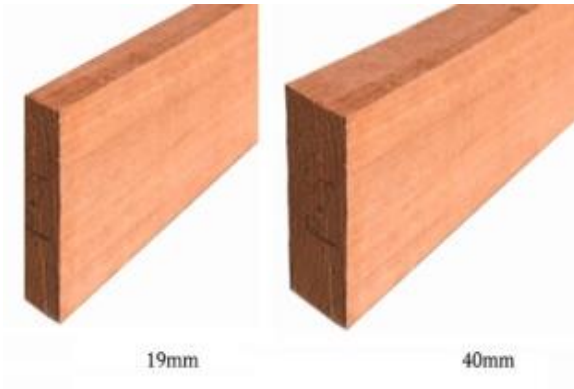

Meranti Dressed All Round

A VERSATILE HARDWOOD, TYPICALLY USED FOR DECORATIVE PURPOSES SUCH AS MOULDINGS, FURNITURE, PANELLING, JOINERY ETC...