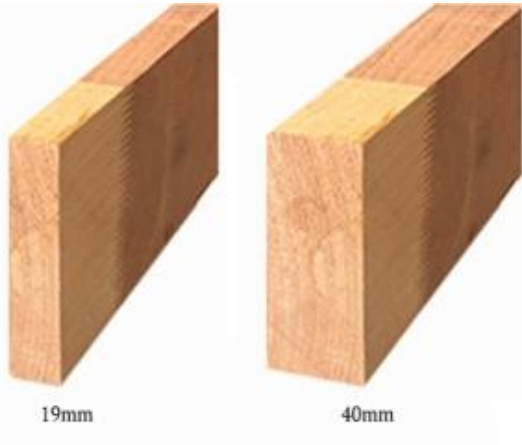

Meranti Dressed All Round

A VERSATILE HARDWOOD, TYPICALLY USED FOR DECORATIVE PURPOSES SUCH AS MOULDINGS, FURNITURE, PANELLING, JOINERY ETC...

STOCKED

DIMENSIONS (MM)	LENGTHS (M)	L/M
42 x 19	3.6 to 5.7	\$ 3.04
67 x 19	3.6 to 5.7	\$ 4.38
90 x 19	3.6 to 5.7	\$ 5.82
138 X 19	3.6 to 5.7	\$ 11.07
135 x 40	Random Lengths	\$ 33.75
180 x 40	Random Lengths	\$ 45.00

SUBIACO RESTORATION

EST. 1981

Meranti Finger Jointed

A VERSATILE HARDWOOD, TYPICALLY USED FOR DECORATIVE PURPOSES SUCH AS MOULDINGS, FURNITURE, PANNELLING, JOINERY ETC...

STOCKED

DIMENSIONS (MM)	LENGTHS (M)	L/M
42 x 19	5.7	\$ 2.30
67 x 19	5.7	\$ 3.92
90 x 19	5.7	\$ 4.28
112 x 30	5.4	\$ 14.70
130 x 30	5.4	\$ 17.05
112 x 40	5.4	\$ 19.61
130 x 40	5.4	\$ 22.72