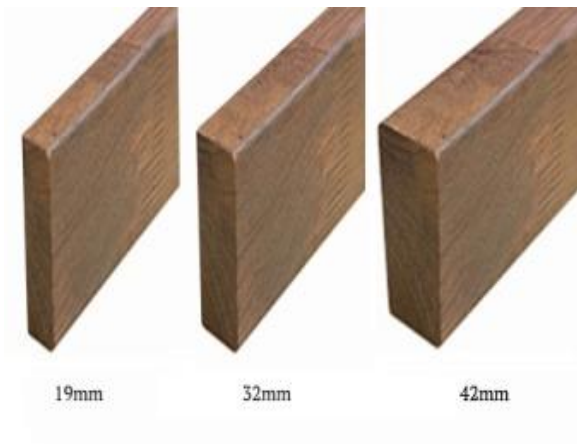

SUBIACO RESTORATION

EST. 1981

Meranti Finger Jointed

A VERSATILE HARDWOOD, TYPICALLY USED FOR DECORATIVE PURPOSES SUCH AS MOULDINGS, FURNITURE, PANNELLING, JOINERY ETC...

STOCKED

DIMENSIONS (MM)	LENGTHS (M)	L/M
42 x 19	5.7	\$ 2.30
67 x 19	5.7	\$ 3.92
90 x 19	5.7	\$ 4.28
112 x 30	5.4	\$ 14.70
130 x 30	5.4	\$ 17.05
112 x 40	5.4	\$ 19.61
130 x 40	5.4	\$ 22.72

Merbau Finger Jointed

BAL29 FIRE RATED - A HIGHLY DURABLE AND RESISTANT TO SHRINKAGE, TWISTING AND TERMITES

2-3 DAYS

DIMENSIONS (MM)	LENGTHS (M)	L/M
42 x 18	5.4	\$ 5.85
70 x 19	5.4	\$ 8.17
70 x 32	3.0 to 6.0	\$ 20.62
90 x 32	3.0 to 6.0	\$ 26.74
42 x 42	5.4	\$ 16.42
70 x 42	3.0 to 6.0	\$ 26.71
90 x 42	3.0 to 6.0 / 7.2	\$ 34.48