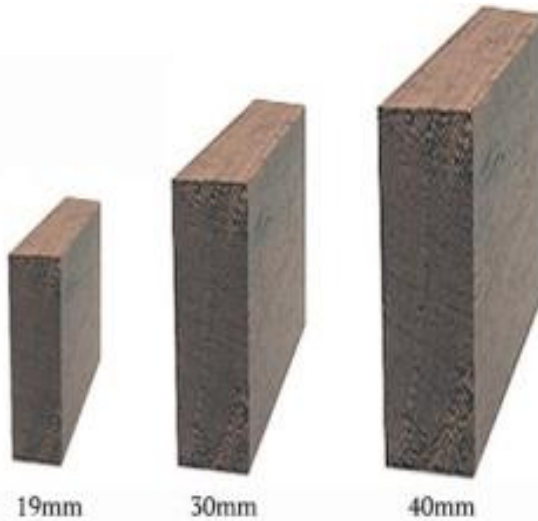

SUBIACO RESTORATION

EST. 1981

American Red Oak Dressed All Round

A PREMIUM HARDWOOD PERFECT FOR CONSTRUCTION AND INTERIOR USE

DIMENSIONS (MM)	LENGTHS (M)	L/M
42 x 19	Random Lengths 0.9 - 5.4m	\$ 8.90
65 x 19	Random Lengths 0.9 - 5.4m	\$ 12.64
90 x 19	Random Lengths 0.9 - 5.4m	\$ 16.70
110 x 19	Random Lengths 0.9 - 5.4m	\$ 19.94
135 x 19	Random Lengths 0.9 - 5.4m	\$ 24.00
160 x 19	Random Lengths 0.9 - 5.4m	\$ 28.05
190 x 19	Random Lengths 0.9 - 5.4m	\$ 32.93
210 x 19	Random Lengths 0.9 - 5.4m	\$ 37.42
240 x 19	Random Lengths 0.9 - 5.4m	\$ 42.47
65 x 32	Random Lengths 0.9 - 5.4m	\$ 20.70
90 x 32	Random Lengths 0.9 - 5.4m	\$ 27.64
110 x 32	Random Lengths 0.9 - 5.4m	\$ 33.19
135 x 32	Random Lengths 0.9 - 5.4m	\$ 40.13
185 x 32	Random Lengths 0.9 - 5.4m	\$ 54.01
240 x 32	Random Lengths 0.9 - 5.4m	\$ 71.76
285 x 32	Random Lengths 0.9 - 5.4m	\$ 84.69
42 x 42	Random Lengths 0.9 - 5.4m	\$ 19.78
65 x 42	Random Lengths 0.9 - 5.4m	\$ 28.89
90 x 42	Random Lengths 0.9 - 5.4m	\$ 38.78
110 x 42	Random Lengths 0.9 - 5.4m	\$ 46.69
135 x 42	Random Lengths 0.9 - 5.4m	\$ 56.59
185 x 42	Random Lengths 0.9 - 5.4m	\$ 76.37
240 x 42	Random Lengths 0.9 - 5.4m	\$ 101.52
285 x 42	Random Lengths 0.9 - 5.4m	\$ 119.94

Jarrah Standard Dressed All Round

RENOWNED FOR ITS VERSATILITY, DURABILITY AND STRENGTH

DIMENSIONS (MM)	LENGTHS (M)	L/M
42 x 19	Random Lengths	\$ 7.50
80 x 19	Random Lengths	\$ 16.25
125 x 19	Random Lengths	\$ 24.38
180 x 19	Random Lengths	\$ 32.50
40 x 30	Random Lengths	\$ 12.35
80 x 30	Random Lengths	\$ 24.70
125 x 30	Random Lengths	\$ 37.05
180 x 30	Random Lengths	\$ 49.40
40 x 40	Random Lengths	\$ 16.25
80 x 40	Random Lengths	\$ 32.50
112 x 40	Random Lengths	\$ 40.63
130 x 40	Random Lengths	\$ 48.75
180 x 40	Random Lengths	\$ 65.00