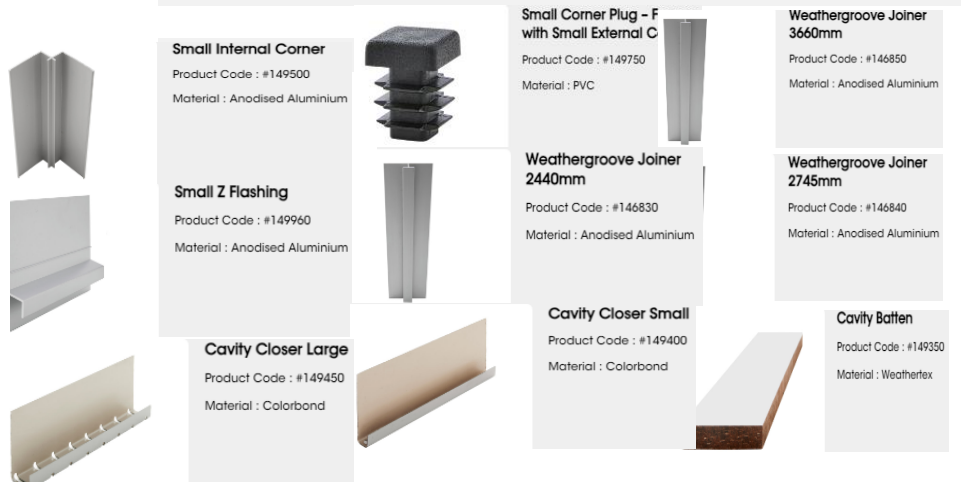

W/board Retail Price List

www.subirest.com.au

Jan 2025

Phone (08) 9444 9900 sales@subirest.com.au

Prices inc. GST

Subject to change