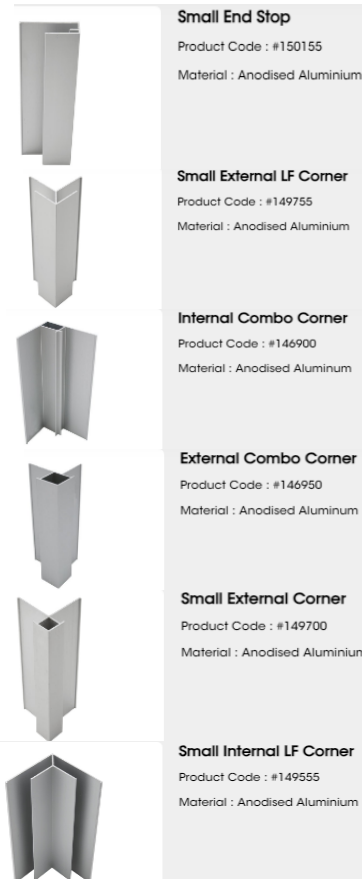

Cavity Closer Small
Product Code : #149400
Material : Colorbond

Cavity Batten
Product Code : #149350
Material : Weathertex

W/board Retail Price List

Jan 2025

www.subirest.com.au

Phone (08) 9444 9900

sales@subirest.com.au

Prices inc. GST

Subject to change

SUBLACO RESTORATION

EST. 1981

Weathergroove

VERTICALLY GROOVED CLADDING

DETAILS	DIMENSIONS	EA PRICE	M2
Weathergroove 150 Smooth *Stocked* #1082	3660 x 1196 x 9.5	\$ 307.10	\$ 70.16
Weathergroove 150 Smooth #108247 *Stocked	2745 x 1196 x 9.5	\$ 230.35	\$ 70.16
Weathergroove 150 Smooth #108246	3050 x 1196 x 9.5	\$ 268.75	\$ 73.67
Weathergroove 75 Smooth #108300 *Stocked*	3660 x 1196 x 9.5	\$ 347.10	\$ 79.29
Weathergroove 300 Smooth #108224	2745 x 1196 x 9.5	\$ 241.85	\$ 73.67
Weathergroove 300 Smooth #108250	3660 x 1196 x 9.5	\$ 322.45	\$ 73.66
Weathergroove 600 Smooth #108251	3660 x 1196 x 9.5	\$ 322.45	\$ 73.66
Weathergroove 1200 Smooth #108220	2745 x 1196 x 9.5	\$ 218.20	\$ 66.46
Weathergroove 1200 Smooth #108252	3660 x 1196 x 9.5	\$ 290.95	\$ 66.47
Weathergroove 150 Ruff Sawn #107249	3660 x 1196 x 9.5	\$ 322.45	\$ 73.66
Weathergroove 75 Woodsman #108310	3660 x 1196 x 9.5	\$ 364.45	\$ 83.26
Weathergroove 150 Woodsman #500073	3660 x 1196 x 9.5	\$ 322.45	\$ 73.66
Weathergroove 150 Woodsman #500072	3050 x 1196 x 9.5	\$ 268.75	\$ 73.67
Weathergroove 150 Woodsman #500071	2745 x 1196 x 9.5	\$ 268.75	\$ 81.86
Weathergroove Fusion Smooth #108100	3660 x 1196 x 9.5	\$ 364.45	\$ 83.26

Weathergroove Fusion Smooth

Small End Stop
Product Code : #150155
Material : Anodised Aluminium

Small External LF Corner
Product Code : #149755
Material : Anodised Aluminium

Internal Combo Corner
Product Code : #146900
Material : Anodised Aluminium