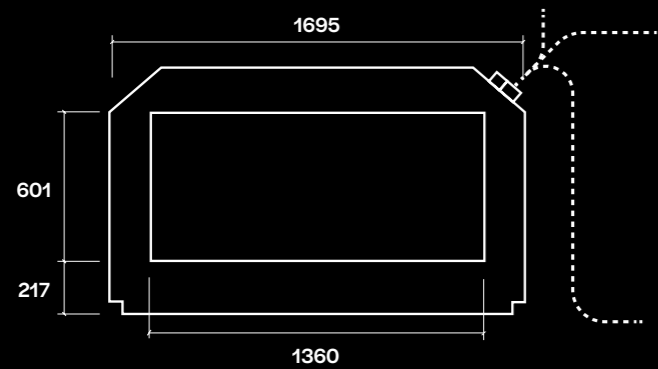

### Specifications

Heat Output	<b>8.6kW</b>
Viewable Fire Size	<b>1360w x 601h</b>
Appliance Size	<b>1695w x 1000h x 486d</b>
Gas Input	<b>41 MJ/hr</b>
Gas Type	<b>Natural Gas   ULPG   Propane</b>
Kitset Wall Unit (KWU)	<b>Not required</b>
Max. Flue length	<b>up to 40m</b>