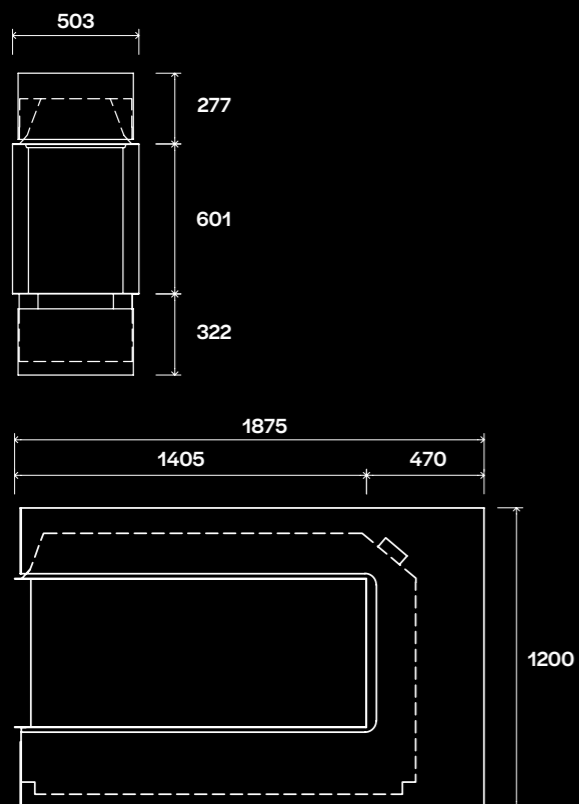

### Specifications

Heat Output	<b>8.6kW</b>
Viewable Fire Size	<b>1360w x 601h</b>
Appliance Size	<b>1695w x 1000h x 486d</b>
Gas Input	<b>41 MJ/hr</b>
Gas Type	<b>Natural Gas   ULPG   Propane</b>
Kitset Wall Unit (KWU)	<b>Not required</b>
Max. Flue length	<b>up to 40m</b>

### Specifications

Heat Output	<b>8.6kW</b>
Viewable Fire Size	<b>1360w x 601h</b>
Appliance Size	<b>1695w x 1000h x 495d</b>
Gas Input	<b>41 MJ/hr</b>
Gas Type	<b>Natural Gas   ULPG   Propane</b>
Kitset Wall Unit (KWU)	<b>Not required</b>
Max. Flue length	<b>up to 40m</b>

### Specifications

Heat Output	<b>8.6kW</b>
Viewable Fire Size	<b>1405w x 601h x 431d</b>
Appliance Size <small>incl. KWU</small>	<b>1875w x 1200h x 490d</b>
Gas Input	<b>41 MJ/hr</b>
Gas Type	<b>Natural Gas   ULPG   Propane</b>
Kitset Wall Unit (KWU)	<b>Included</b> <small>See pg 15</small>
Max. Flue length	<b>up to 40m</b>

### Specifications

Heat Output	<b>8.6kW</b>
Viewable Fire Size	<b>1405w x 601h x 503d</b>
Appliance Size incl. KWU	<b>1875w x 1200h x 503d</b>
Gas Input	<b>41 MJ/hr</b>
Gas Type	<b>Natural Gas   ULPG   Propane</b>
Kitset Wall Unit (KWU)	<b>Included</b> See pg 15
Max. Flue length	<b>up to 40m</b>