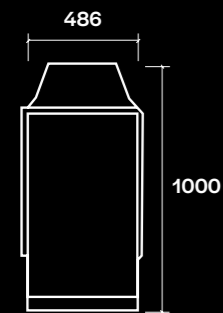

### Specifications

Heat Output	<b>8.6kW</b>
Viewable Fire Size	<b>1360w x 601h</b>
Appliance Size	<b>1695w x 1000h x 486d</b>
Gas Input	<b>41 MJ/hr</b>
Gas Type	<b>Natural Gas   ULPG   Propane</b>
Kitset Wall Unit (KWU)	<b>Not required</b>
Max. Flue length	<b>up to 40m</b>

### Specifications

Heat Output	<b>8.6kW</b>
Viewable Fire Size	<b>1360w x 601h</b>
Appliance Size	<b>1695w x 1000h x 495d</b>
Gas Input	<b>41 MJ/hr</b>
Gas Type	<b>Natural Gas   ULPG   Propane</b>
Kitset Wall Unit (KWU)	<b>Not required</b>
Max. Flue length	<b>up to 40m</b>