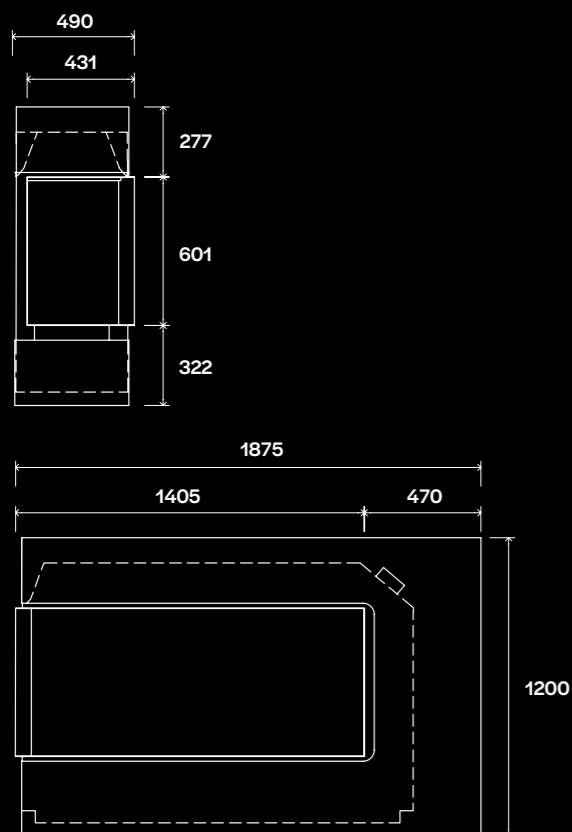

### Specifications

Heat Output	<b>8.6kW</b>
Viewable Fire Size	<b>1360w x 601h</b>
Appliance Size	<b>1695w x 1000h x 486d</b>
Gas Input	<b>41 MJ/hr</b>
Gas Type	<b>Natural Gas   ULPG   Propane</b>
Kitset Wall Unit (KWU)	<b>Not required</b>
Max. Flue length	<b>up to 40m</b>

### Specifications

Heat Output	<b>8.6kW</b>
Viewable Fire Size	<b>1360w x 601h</b>
Appliance Size	<b>1695w x 1000h x 495d</b>
Gas Input	<b>41 MJ/hr</b>
Gas Type	<b>Natural Gas   ULPG   Propane</b>
Kitset Wall Unit (KWU)	<b>Not required</b>
Max. Flue length	<b>up to 40m</b>

### Specifications

Heat Output	<b>8.6kW</b>
Viewable Fire Size	<b>1405w x 601h x 431d</b>
Appliance Size <small>incl. KWU</small>	<b>1875w x 1200h x 490d</b>
Gas Input	<b>41 MJ/hr</b>
Gas Type	<b>Natural Gas   ULPG   Propane</b>
Kitset Wall Unit (KWU)	<b>Included</b> <small>See pg 15</small>
Max. Flue length	<b>up to 40m</b>

### Specifications

Heat Output	<b>8.6kW</b>
Viewable Fire Size	<b>1405w x 601h x 503d</b>
Appliance Size incl. KWU	<b>1875w x 1200h x 503d</b>
Gas Input	<b>41 MJ/hr</b>
Gas Type	<b>Natural Gas   ULPG   Propane</b>
Kitset Wall Unit (KWU)	<b>Included</b> See pg 15
Max. Flue length	<b>up to 40m</b>