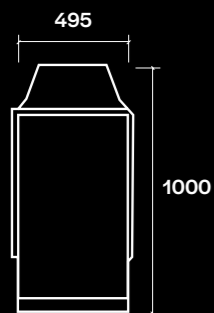

### Specifications

Heat Output	<b>8.6kW</b>
Viewable Fire Size	<b>1360w x 601h</b>
Appliance Size	<b>1695w x 1000h x 486d</b>
Gas Input	<b>41 MJ/hr</b>
Gas Type	<b>Natural Gas   ULPG   Propane</b>
Kitset Wall Unit (KWU)	<b>Not required</b>
Max. Flue length	<b>up to 40m</b>

### Specifications

Heat Output	<b>8.6kW</b>
Viewable Fire Size	<b>1360w x 601h</b>
Appliance Size	<b>1695w x 1000h x 495d</b>
Gas Input	<b>41 MJ/hr</b>
Gas Type	<b>Natural Gas   ULPG   Propane</b>
Kitset Wall Unit (KWU)	<b>Not required</b>
Max. Flue length	<b>up to 40m</b>

### Specifications

Heat Output	<b>8.6kW</b>
Viewable Fire Size	<b>1405w x 601h x 431d</b>
Appliance Size <small>incl. KWU</small>	<b>1875w x 1200h x 490d</b>
Gas Input	<b>41 MJ/hr</b>
Gas Type	<b>Natural Gas   ULPG   Propane</b>
Kitset Wall Unit (KWU)	<b>Included</b> <small>See pg 15</small>
Max. Flue length	<b>up to 40m</b>