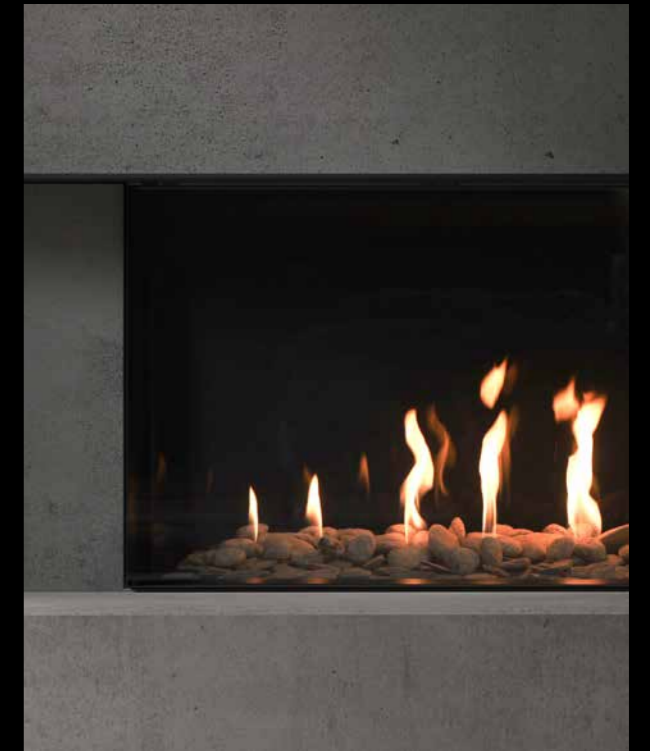

Bead Burner Technology for enhanced natural flames.

Enhanced flame technology mimics a more natural environment, resulting in a lazy, seductive choreography of flame. Indulge in more height, depth, and richer flame experience to immerse yourself in.