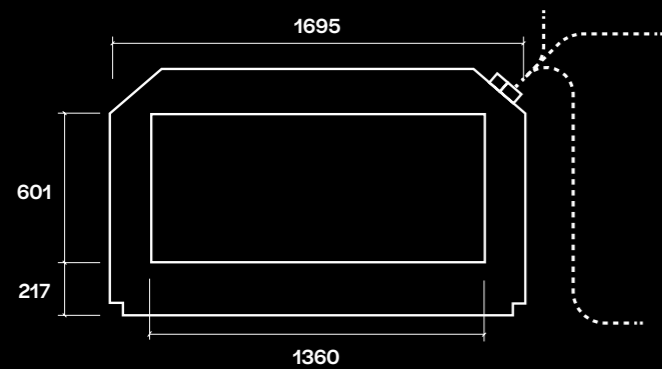

KS1460 Double Sided

With two expansive sides of glass, this fire visually connects two spaces through a fiery window into the next room.

Enhanced by MODE's ceramic black glass panels to accentuate its size and create an infinite flame effect, the KS1460 Double Sided Fireplace is a room divider that demands undivided attention.

Specifications

Heat Output	8.6kW
Viewable Fire Size	1360w x 601h
Appliance Size	1695w x 1000h x 495d
Gas Input	41 MJ/hr
Gas Type	Natural Gas | ULPG | Propane
Kitset Wall Unit (KWU)	Not required
Max. Flue length	up to 40m

See more online