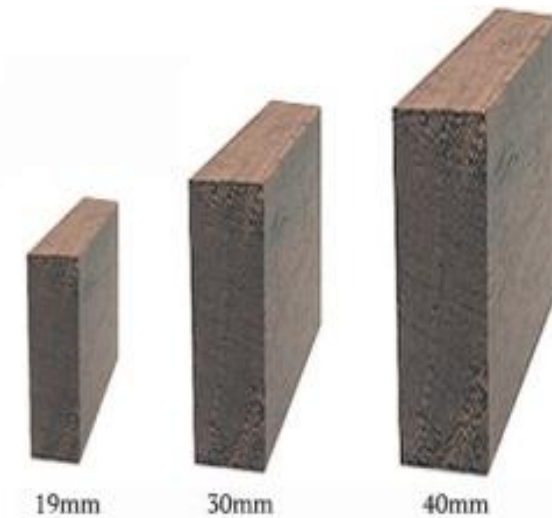

SUBIACO RESTORATION

EST. 1981

American Red Oak Dressed All Round

A PREMIUM HARDWOOD PERFECT FOR CONSTRUCTION AND INTERIOR USE

DIMENSIONS (MM)	LENGTHS (M)	L/M
42 x 19	Random Lengths 0.9 - 5.4m	\$ 8.34
65 x 19	Random Lengths 0.9 - 5.4m	\$ 11.82
90 x 19	Random Lengths 0.9 - 5.4m	\$ 15.64
110 x 19	Random Lengths 0.9 - 5.4m	\$ 18.67
135 x 19	Random Lengths 0.9 - 5.4m	\$ 22.46
160 x 19	Random Lengths 0.9 - 5.4m	\$ 26.26
190 x 19	Random Lengths 0.9 - 5.4m	\$ 30.83
210 x 19	Random Lengths 0.9 - 5.4m	\$ 35.03
235 x 19	Random Lengths 0.9 - 5.4m	\$ 39.75
65 x 32	Random Lengths 0.9 - 5.4m	\$ 19.39
90 x 32	Random Lengths 0.9 - 5.4m	\$ 25.87
110 x 32	Random Lengths 0.9 - 5.4m	\$ 31.07
135 x 32	Random Lengths 0.9 - 5.4m	\$ 37.57
185 x 32	Random Lengths 0.9 - 5.4m	\$ 50.58
235 x 32	Random Lengths 0.9 - 5.4m	\$ 67.18
285 x 32	Random Lengths 0.9 - 5.4m	\$ 79.29
42 x 42	Random Lengths 0.9 - 5.4m	\$ 18.54
65 x 42	Random Lengths 0.9 - 5.4m	\$ 27.07
90 x 42	Random Lengths 0.9 - 5.4m	\$ 36.31
110 x 42	Random Lengths 0.9 - 5.4m	\$ 43.73
135 x 42	Random Lengths 0.9 - 5.4m	\$ 53.00
185 x 42	Random Lengths 0.9 - 5.4m	\$ 71.51
235 x 42	Random Lengths 0.9 - 5.4m	\$ 95.08
285 x 42	Random Lengths 0.9 - 5.4m	\$ 112.32

Jarrah Standard Dressed All Round

RENOWNED FOR ITS VERSATILITY, DURABILITY AND STRENGTH

DIMENSIONS (MM)	LENGTHS (M)	L/M
42 x 19	Random Lengths	\$ 7.50
80 x 19	Random Lengths	\$ 16.25
125 x 19	Random Lengths	\$ 24.38
180 x 19	Random Lengths	\$ 32.50
40 x 30	Random Lengths	\$ 12.35
80 x 30	Random Lengths	\$ 24.70
125 x 30	Random Lengths	\$ 37.05
180 x 30	Random Lengths	\$ 49.40
40 x 40	Random Lengths	\$ 16.25
80 x 40	Random Lengths	\$ 32.50
112 x 40	Random Lengths	\$ 40.63
130 x 40	Random Lengths	\$ 48.75
180 x 40	Random Lengths	\$ 65.00