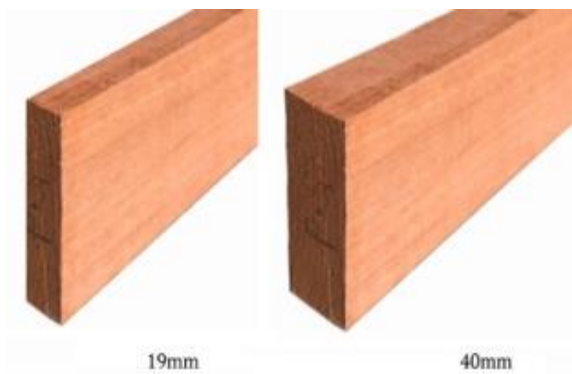

DIMENSIONS (MM)	LENGTHS (M)	L/M
42 x 19	3.6 to 5.7	$ 3.04
67 x 19	3.6 to 5.7	$ 4.38
90 x 19	3.6 to 5.7	$ 5.82
138 X 19	3.6 to 5.7	$ 11.07
135 x 40	Random Lengths	$ 33.75
180 x 40	Random Lengths	$ 45.00