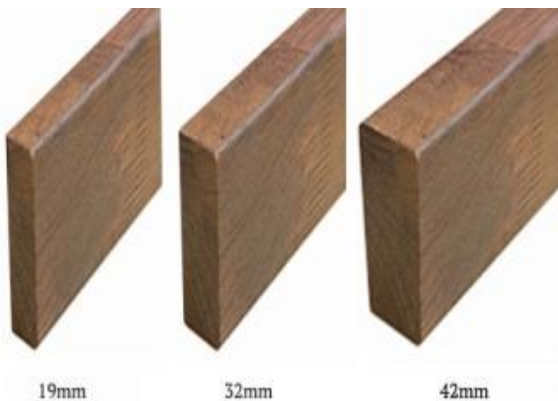

SUBLIACO RESTORATION

EST. 1981

Meranti Finger Jointed

A VERSATILE HARDWOOD, TYPICALLY USED FOR DECORATIVE PURPOSES SUCH AS MOULDINGS, FURNITURE, PANNELLING, JOINERY ETC...

STOCKED

DIMENSIONS (MM)	LENGTHS (M)	L/M
42 x 19	5.7	\$ 2.30
67 x 19	5.7	\$ 3.92
90 x 19	5.7	\$ 4.28
112 x 30	5.4	\$ 13.90
130 x 30	5.4	\$ 16.12
112 x 40	5.4	\$ 18.54
130 x 40	5.4	\$ 21.47

Merbau Finger Jointed

BAL29 FIRE RATED - A HIGHLY DURABLE AND RESISTANT TO SHRINKAGE, TWISTING AND TERMITES

2-3 DAYS

DIMENSIONS (MM)	LENGTHS (M)	L/M
42 x 18	5.4	\$ 6.04
70 x 19	5.4	\$ 9.69
70 x 32	3.0 to 6.0	\$ 22.58
90 x 32	3.0 to 6.0	\$ 30.34
42 x 42	5.4	\$ 17.94
70 x 42	3.0 to 6.0	\$ 28.96
90 x 42	3.0 to 6.0 / 7.2	\$ 37.23