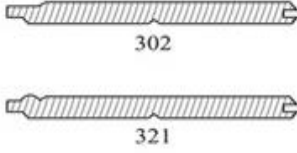

SUBIACO RESTORATION

EST. 1981

EXTERNAL LINING BOARDS

LOSP H3 Lining Boards

H3 LOSP TREATED DESIGN PINE, PRIMED

DIMENSIONS (MM)	LENGTHS (M)	L/M	M²
138 x 11 - 302 Eaves Lining (133 cover)	5.4	$ 9.00	$ 67.67
138 x 11 - 321 Eaves Lining (133 cover)	5.4	$ 9.00	$ 67.67