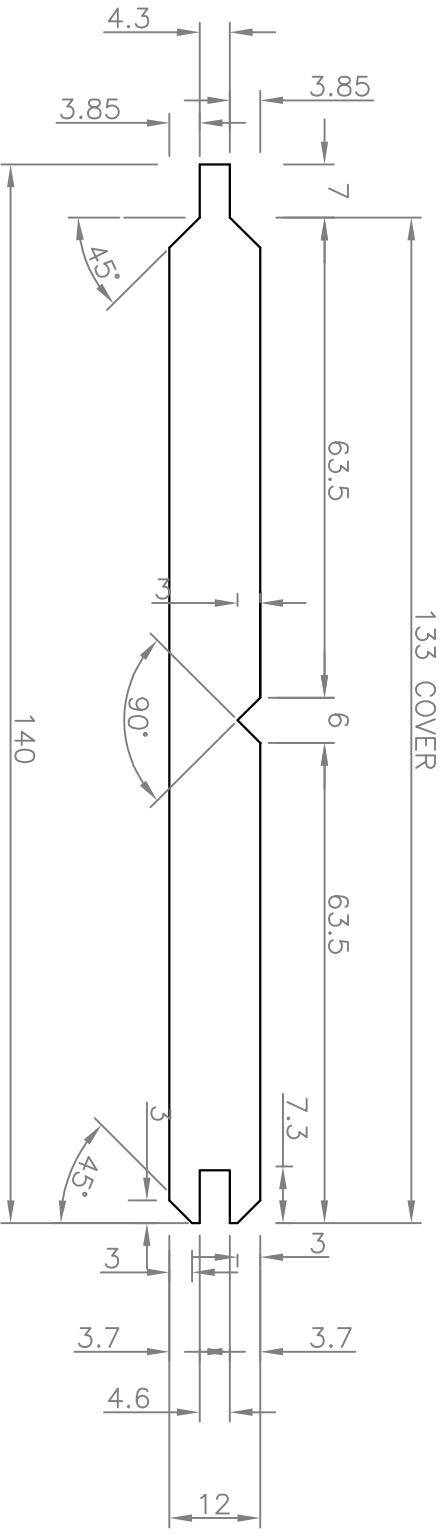

Regency 321

V-Joint 302

DATE:	DRAWING TITLE:
DRN BY:	LINING BOARDS
CHKD BY:	
SCALE: 1:1	
UNLESS OTHERWISE STATED ALL DIMENSIONS ARE IN MILLIMETRES.	
 EziTrimplus <small>Innovative Timber Ideas</small> <small>www.ezitrplusplus.com.au</small>	